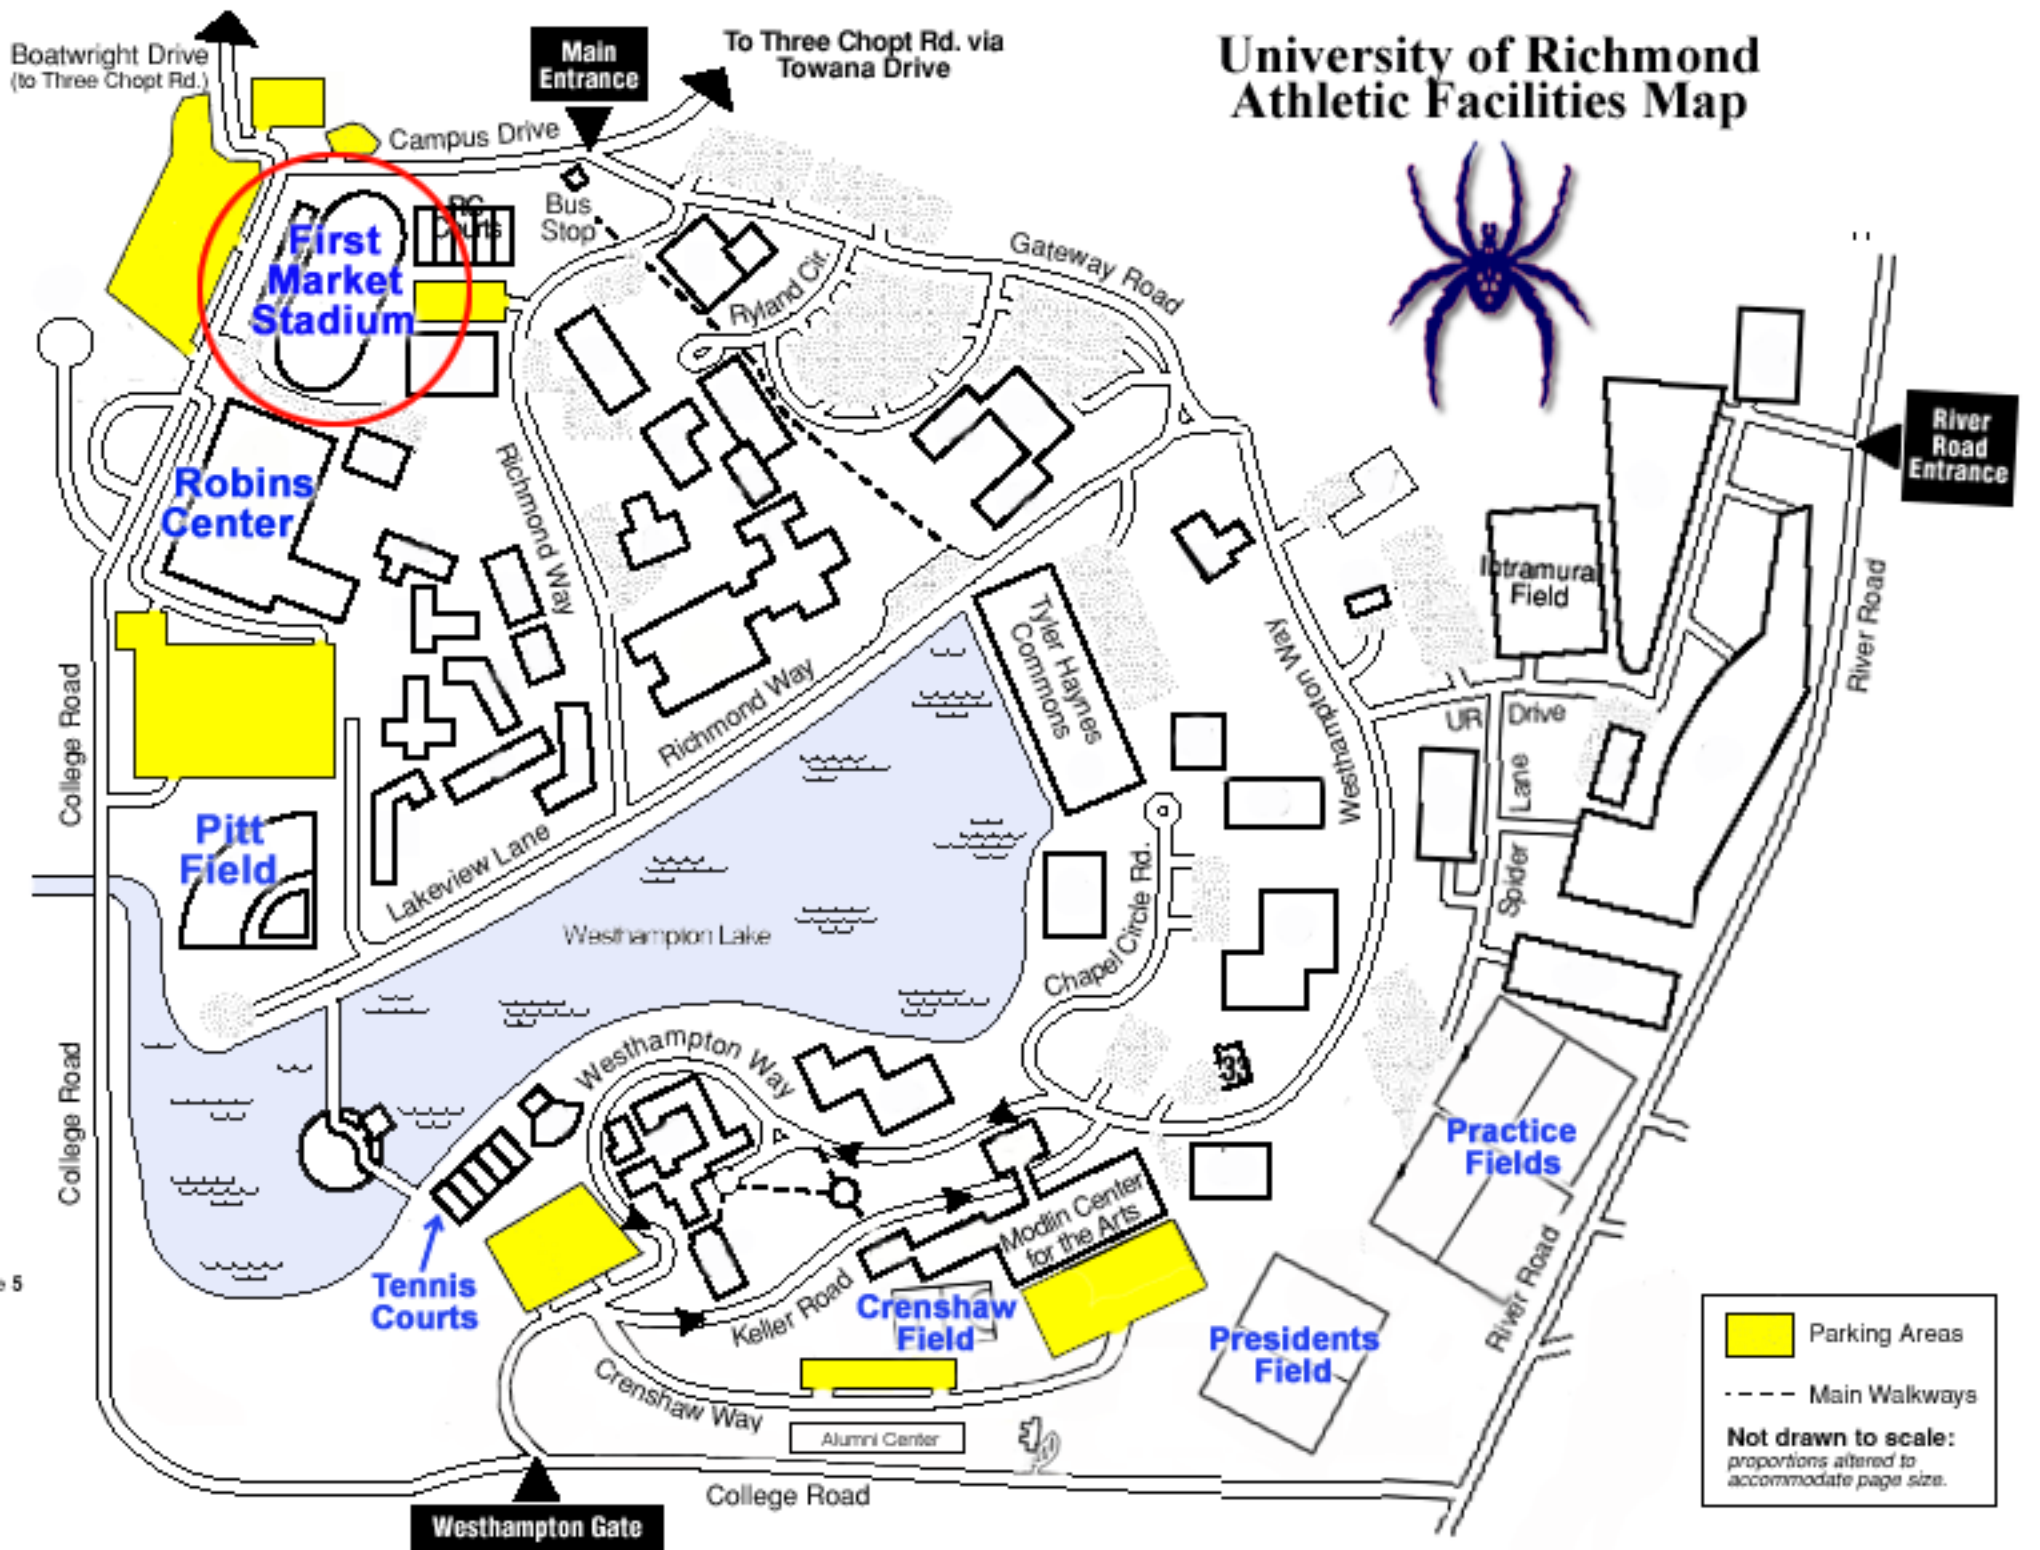

University of Richmond Athletic Facilities Map

First Market Stadium

Robins Center

Pitt Field

Tennis Courts

Crenshaw Field

Modlin Center for the Arts

Presidents Field

Practice Fields

Intramura Field

Tyler Hayes Commons

Alumni Center

Main Entrance

River Road Entrance

Westhampton Gate

Legend:
Yellow box: Parking Areas
Dashed line: Main Walkways
Not drawn to scale:
proportions altered to accommodate page size.